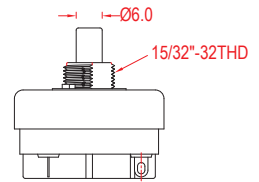

KEYBOARD SWITCH

TIMER SWITCH

POWER TOOL SWITCH

FEATURES

- Usage: Footbath, Massage device
用途：足浴、按摩器
- Max 4 positions with specified circuit
最多 4 個檔位·帶特定電路
- Temperature Rating: -10°C~125°C
額定溫度：-10°C~125°C
- Flammability Rating: UL94V-2 / Optional UL94V-0
可燃性等級：UL94V-2 / 可選 UL94V-0

ORDER INFORMATION

CIRCUIT OPTIONS

Terminal 1# line in P.S. For more circuit options, please call factory.

SUGGESTED PANEL HOLE SIZE

*Remark: Screw nut is available on request.