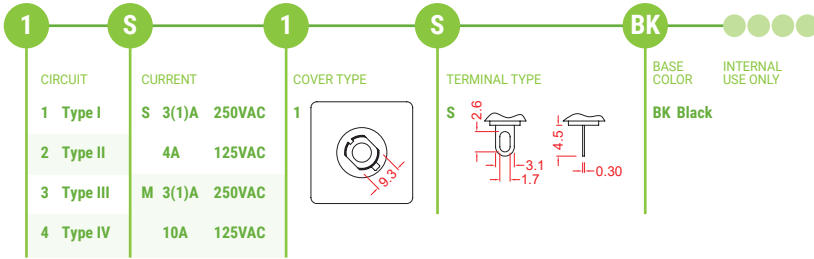

KEYBOARD SWITCH

TIMER SWITCH

POWER TOOL SWITCH

FEATURES

- Usage: Footbath, Massage device
用途：足浴、按摩器
- Max 4 positions with specified circuit
最多 4 個檔位·帶特定電路
- Temperature Rating: -10°C~125°C
額定溫度：-10°C~125°C
- Flammability Rating: UL94V-2 / Optional UL94V-0
可燃性等級：UL94V-2 / 可選 UL94V-0

ORDER INFORMATION

CIRCUIT OPTIONS

Terminal 1# line in P.S. For more circuit options, please call factory.

SUGGESTED PANEL HOLE SIZE

*Remark: Screw nut is available on request.