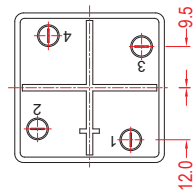

KEYBOARD SWITCH

TIMER SWITCH

POWER TOOL SWITCH

FEATURES

- Usage: Footbath, Massage device
用途：足浴、按摩器
- Max 4 positions with specified circuit
最多 4 個檔位·帶特定電路
- Temperature Rating: -10°C~125°C
額定溫度：-10°C~125°C
- Flammability Rating: UL94V-2 / Optional UL94V-0
可燃性等級：UL94V-2 / 可選 UL94V-0

ORDER INFORMATION

CIRCUIT OPTIONS

Terminal 1# line in P.S. For more circuit options, please call factory.

SUGGESTED PANEL HOLE SIZE

*Remark: Screw nut is available on request.