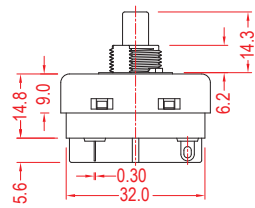

KEYBOARD SWITCH

TIMER SWITCH

POWER TOOL SWITCH

FEATURES

- Usage: Footbath, Massage device
用途：足浴、按摩器
- Max 4 positions with specified circuit
最多 4 個檔位·帶特定電路
- Temperature Rating: -10°C~125°C
額定溫度：-10°C~125°C
- Flammability Rating: UL94V-2 / Optional UL94V-0
可燃性等級：UL94V-2 / 可選 UL94V-0

ORDER INFORMATION

CIRCUIT OPTIONS

Terminal 1# line in P.S. For more circuit options, please call factory.

SUGGESTED PANEL HOLE SIZE

*Remark: Screw nut is available on request.