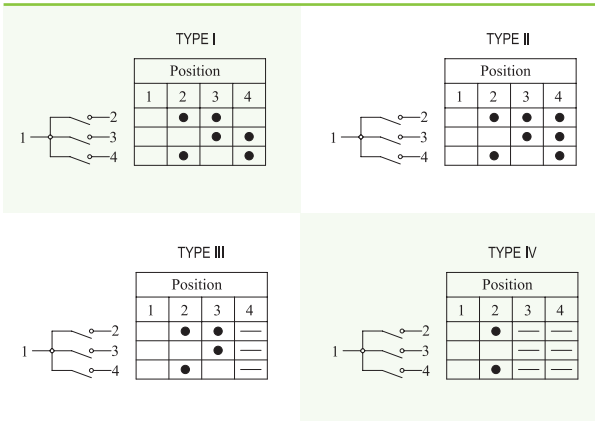

KEYBOARD SWITCH

TIMER SWITCH

POWER TOOL SWITCH

FEATURES

- Usage: Footbath, Massage device
用途：足浴、按摩器
- Max 4 positions with specified circuit
最多 4 個檔位·帶特定電路
- Temperature Rating: -10°C~125°C
額定溫度：-10°C~125°C
- Flammability Rating: UL94V-2 / Optional UL94V-0
可燃性等級：UL94V-2 / 可選 UL94V-0

ORDER INFORMATION

CIRCUIT OPTIONS

Terminal 1# line in P.S. For more circuit options, please call factory.

SUGGESTED PANEL HOLE SIZE

*Remark: Screw nut is available on request.