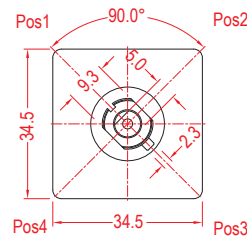

ST-800

ROTARY SWITCH ST-800 SERIES

ROCKER SWITCH

SPECIFICATIONS

3(1)A 250VAC T85

2A 250VAC T125

4A 125VAC

5A 250VAC T125

10A 125VAC

ROTARY SWITCH

PUSH SWITCH

MICRO SWITCH

SLIDE SWITCH

INDICATOR LAMP

AC SOCKET

KEYBOARD SWITCH

TIMER SWITCH

POWER TOOL SWITCH

FEATURES

- Usage: Footbath, Massage device
  用途：足浴、按摩器
- Max 4 positions with specified circuit
  最多 4 個檔位·帶特定電路
- Temperature Rating: -10°C~125°C
  額定溫度：-10°C~125°C
- Flammability Rating: UL94V-2 / Optional UL94V-0
  可燃性等級：UL94V-2 / 可選 UL94V-0

ORDER INFORMATION

CIRCUIT OPTIONS

Terminal 1# line in P.S. For more circuit options, please call factory.

SUGGESTED PANEL HOLE SIZE

*Remark: Screw nut is available on request.