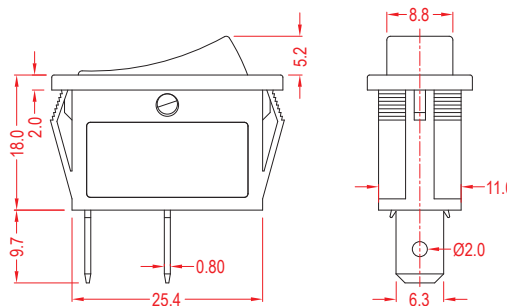

SR-38

ROCKER SWITCH SR-38 SERIES

SR-38A

SR-38B

SR-38C

ROCKER SWITCH

SPECIFICATIONS

	10(3)A	250VAC	T125/55	5E4
	16(4)A	250VAC	T125/55	
	10(8)A	250VAC	T125/55	
<p>E199326</p>	10.1A	250VAC	T125	
	16A	125VAC		
<p>RECOGNIZED COMPONENT</p> <p>Conforms to UL STD.61058-1. Certified To CSA STD.C22.2 No. 61058-1.</p>	16(4)A	250VAC	T125/55	
	10(3)A	250VAC	T125/55	5E4
	16A GP	125VAC	T125/55	
	10.1A GP	250VAC	T125/55	

SLIDE SWITCH

INDICATOR LAMP

AC SOCKET

*For this option, please call factory for details

SUGGESTED PANEL HOLE SIZE

Panel thickness	x
0.75 ~ 1.25	28.3
1.25 ~ 2.0	28.5
2.0 ~ 3.0	28.7

KEYBOARD SWITCH

TIMER SWITCH