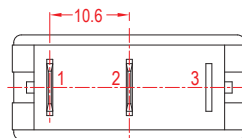

SLIDE SWITCH

INDICATOR LAMP

AC SOCKET

*For this option, please call factory for details

SUGGESTED PANEL HOLE SIZE

Panel thickness	x
0.75 ~ 1.25	28.3
1.25 ~ 2.0	28.5
2.0 ~ 3.0	28.7

KEYBOARD SWITCH

TIMER SWITCH