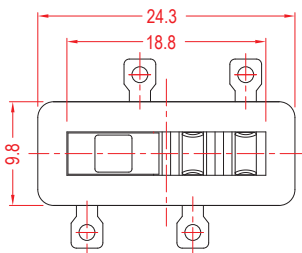

SL-502

SLIDE SWITCH SL-502 SERIES

SPECIFICATIONS

	5(1)A	250VAC	T85
	4A	250VAC	T105
	8A	125VAC	
	4A GP	250VAC	T105
	8A GP	125VAC	T105
	5(1)A	125/250VAC	T85

FEATURES

- Usage: Haircare product, Shaver
  用途：美髮產品·剃須刀
- 1P2T-1P3T
- Temperature Rating: -10°C~105°C
  額定溫度：-10°C~105°C
- Flammability Rating: UL94V-2 / Optional UL94V-0
  可燃性等級：UL94V-2 / 可選 UL94V-0

ORDER INFORMATION

W1	S	S	S	S	INTERNAL USE ONLY
CIRCUIT	REF:BASE DIMENSION	CURRENT	KNOB TYPE	TERMINAL TYPE	
12 1P2T 13 1P3T		M 5(1)A 250VAC 8A GP 125VAC	2	S S1 P	

CIRCUIT DIAGRAM

ROCKER SWITCH

ROTARY SWITCH

PUSH SWITCH

MICRO SWITCH

INDICATOR LAMP

AC SOCKET

KEYBOARD SWITCH

TIMER SWITCH

POWER TOOL SWITCH