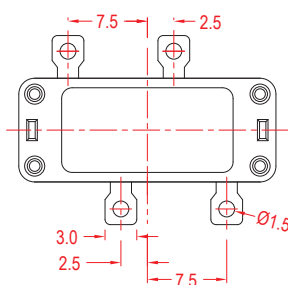

### SPECIFICATIONS

	5(1)A	250VAC	T85
	4A	250VAC	T105
	8A	125VAC	
	4A GP	250VAC	T105
	8A GP	125VAC	T105
	5(1)A	125/250VAC	T85

### ORDER INFORMATION

W1	S	S	S	S	INTERNAL USE ONLY
CIRCUIT	REF:BASE DIMENSION	CURRENT	KNOB TYPE	TERMINAL TYPE	
12 1P2T 13 1P3T		M 5(1)A 250VAC 8A GP 125VAC	2	S S1 P	