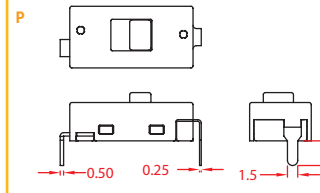

10(3)A 125/250VAC T115

16(3)A 125VAC T115

FEATURES

- Usage: Haircare product
用途：美髮產品
- High Power
高功率使用
- 2 positions
2個檔位

ORDER INFORMATION

CIRCUIT DIAGRAM

CIRCUIT001	
POSITION	ELECTRIC CIRCUIT
1	C-1
2	•