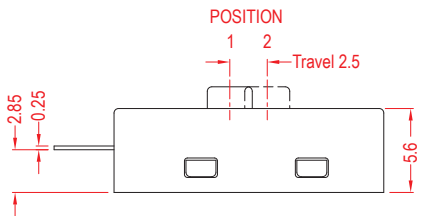

10(3)A 125/250VAC T115

16(3)A 125VAC T115

FEATURES

- Usage: Haircare product
用途：美髮產品
- High Power
高功率使用
- 2 positions
2個檔位

ORDER INFORMATION

CIRCUIT DIAGRAM

CIRCUIT001	
POSITION	ELECTRIC CIRCUIT
1	C-1
2	•