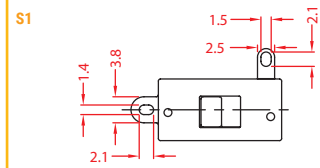

10(3)A 125/250VAC T115

16(3)A 125VAC T115

FEATURES

- Usage: Haircare product
用途：美髮產品
- High Power
高功率使用
- 2 positions
2個檔位

ORDER INFORMATION

CIRCUIT DIAGRAM

CIRCUIT001	
POSITION	ELECTRIC CIRCUIT
1	C-1
2	•