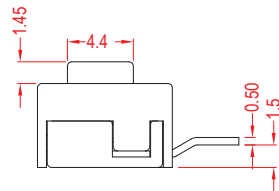

10(3)A 125/250VAC T115

16(3)A 125VAC T115

FEATURES

- Usage: Haircare product
用途：美髮產品
- High Power
高功率使用
- 2 positions
2個檔位

ORDER INFORMATION

CIRCUIT DIAGRAM

CIRCUIT001	
POSITION	ELECTRIC CIRCUIT
1	C-1
2	•