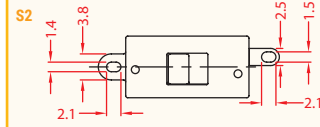

10(3)A 125/250VAC T115

16(3)A 125VAC T115

FEATURES

- Usage: Haircare product
用途：美髮產品
- High Power
高功率使用
- 2 positions
2個檔位

ORDER INFORMATION

CIRCUIT DIAGRAM

CIRCUIT001	
POSITION	ELECTRIC CIRCUIT
1	C-1
2	•