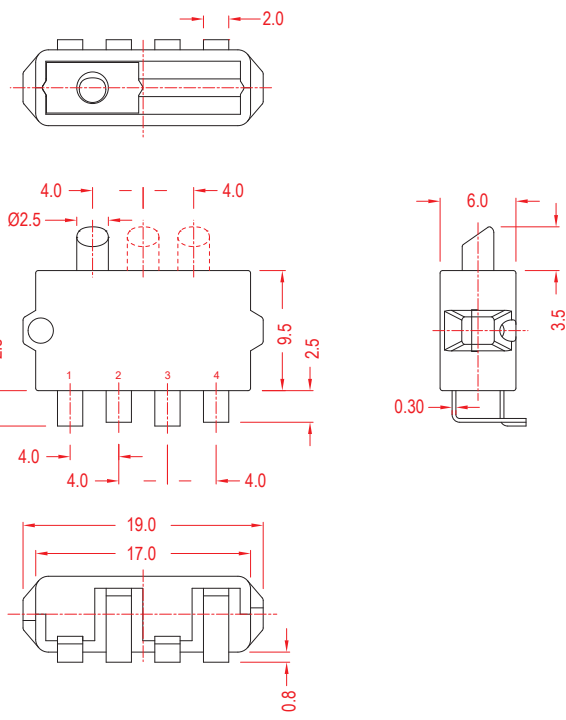

### SPECIFICATIONS

	3.5A	250VAC	T85
	3.5A	125/250VAC	T105
<p>RECOGNIZED COMPONENT Conforms to UL STD.61058-1. Certified To CSA STD.C22.2 No. 61058-1.</p>	3.5A GP	125/250VAC	T105

### ORDER INFORMATION

11	L	1	S
<b>CIRCUIT &amp; TERMINAL POSITION OPTION</b> 	<b>CURRENT</b> L 3.5A 250/125VAC 3.5A GP 250VAC	<b>KNOB TYPE</b> 1 	<b>TERMINAL TYPE</b> P1  P2 

INTERNAL USE ONLY