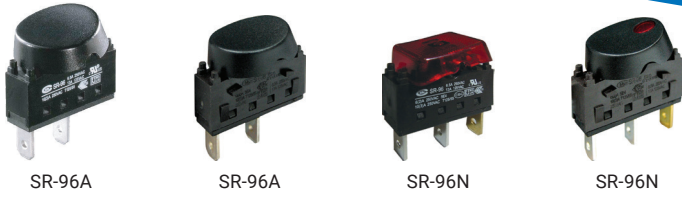

SR-96

ROCKER SWITCH SR-96 SERIES

ROCKER SWITCH

PUSH SWITCH

PUSH SWITCH

MICRO SWITCH

SLIDE SWITCH

INDICATOR LAMP

AC SOCKET

KEYBOARD SWITCH

TIMER SWITCH

POWER TOOL SWITCH

SPECIFICATIONS

	6(2)A	250VAC	T125/55	5E4
	10(3)A	250VAC	T125/55	
	6.5A	250VAC	T105	
	13A	125VAC		
	7.5A	250VAC	T105	
	15A	125VAC		
	16A GP	125VAC	T85	
	6(2)A	125/250VAC	T125/55	5E4
	10(3)A	125/250VAC	T125/55	

ORDER INFORMATION

A	L	Q	1	BK	BK	4	0	0	00	0	
FUNCTION	CURRENT	TERMINAL TYPE	BASE TYPE	BASE COLOR	BUTTON COLOR	BUTTON TYPE	PRINTING	COLOR OF PRINTING	SMALL LEN COLOR	LAMP VOLTAGE	INTERNAL USE ONLY
A ON-OFF	L 10(3)A 250VAC	Q	1	BK Black	BK Black	4	0 NONE	0 None	00 None	0 None	
D (ON)-OFF	6(2)A 250VAC 5E4	S	2	WT White	WT White	5	1	1 White	RE Red	3 110V	
N ON-OFF w/lamp (Unswitched neutral)	15A 125VAC	Q1		GE Grey	GE Grey	6	2	2 Black	GR Green	4 220V	
R (ON)-OFF w/Lamp		Q2		RE Red	RE Red	8	3	3 Red	BL Blue		
		Q3		GR Green	GR Green	12	8	4 Blue	OR Amber		
		A		BL Blue	BL Blue	13	9	5 Yellow			
		B		OR Amber	OR Amber	R	A				
				YE Yellow	YE Yellow						

SUGGESTED PANEL HOLE SIZE

FEATURES

- Usage: Coffee machine
用途：咖啡機
- Single Pole
單極
- Round Button/With Indicator lamp option
指示燈功能
- Temperature Rating: -10°C~125°C
額定溫度：-10°C~125°C
- Flammability Rating: UL94V-2 / Optional UL94V-0
可燃性等級：UL94V-2 / 可選 UL94V-0