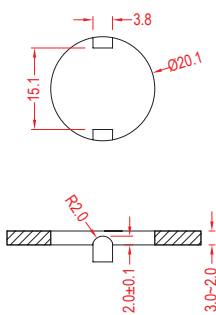

AC SOCKET

KEYBOARD SWITCH

TIMER SWITCH

POWER TOOL SWITCH

SPECIFICATIONS

	6(2)A	250VAC	T125/55	5E4
	10(3)A	250VAC	T125/55	
	6.5A	250VAC	T105	
	13A	125VAC		
	7.5A	250VAC	T105	
	15A	125VAC		
	16A GP	125VAC	T85	
	6(2)A	125/250VAC	T125/55	5E4
	10(3)A	125/250VAC	T125/55	

SUGGESTED PANEL HOLE SIZE

FEATURES

- Usage: Coffee machine
用途：咖啡機
- Single Pole
單極
- Round Button/With Indicator lamp option
指示燈功能
- Temperature Rating: -10°C~125°C
額定溫度：-10°C~125°C
- Flammability Rating: UL94V-2 / Optional UL94V-0
可燃性等級：UL94V-2 / 可選 UL94V-0