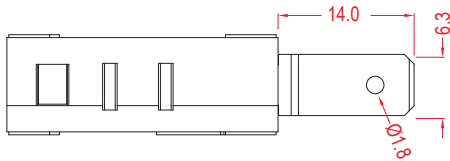

SLIDE SWITCH

INDICATOR LAMP

AC SOCKET

KEYBOARD SWITCH

TIMER SWITCH

POWER SWITCH

*Operating force measured at the knob