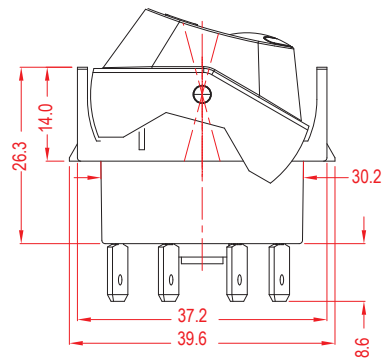

SPECIFICATIONS

11(4)A	125/250VAC	T100	25E3
14(4)A	125/250VAC	T100	
15A GP	125VAC	T100	

FEATURES

- Usage: Coffee machine with ECO requirement
  用途：有ECO要求的咖啡機
- Indicator lamp optional
  指示燈可選
- Predefined time setting / Remote signal setting
  預定時間設置/遠程信號設置
- Temperature Rating: 0°C~100°C
  額定溫度：0°C~100°C
- Flammability Rating: UL94V-2 / Optional UL94V-0
  可燃性等級：UL94V-2 / 可選 UL94V-0

ORDER INFORMATION

Tx	L	1	BK	1	GE	BL	Q	INTERNAL USE ONLY
FUNCTION	CURRENT	BUTTON TYPE	BASE COLOR	BUTTON TYPE	BASE COLOR	LENS COLOR	TERMINAL	
Tx ON-OFF W/timer	L 11(4)A 125VAC 14(4)A 125VAC	1	BK BLACK	1	GE GREY BL BLUE GR GREEN BK BLACK RE RED WT WHITE YE YELLOW	BL BLUE GR GREEN RE RED YE YELLOW	Q	
S ON-OFF By Signal	15A GP 125VAC H 11(4)A 250VAC 14(4)A 250VAC	2						
		FOR T FUNCTION						
		FOR S FUNCTION						

DESCRIPTION

FUNCTION OPTIONS (Nine typical timing)	
Item(Tx)	Timing
T1	-
T2	15Minutes Auto OFF
T3	30Minutes Auto OFF
T4	45Minutes Auto OFF
T5	1Hour Auto OFF
T6	2Hours Auto OFF
T7	4Hours Auto OFF
T8	12Hours Auto OFF
T9	24Hours Auto OFF
TB	40Minutes Auto OFF
TD	3Minutes Auto OFF

CIRCUIT DIAGRAM

*Other more functions are available upon request.