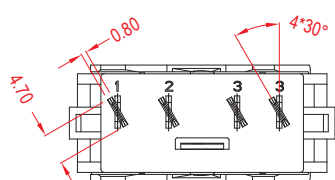

SPECIFICATIONS

11(4)A	125/250VAC	T100	25E3
14(4)A	125/250VAC	T100	
15A GP	125VAC	T100	

FEATURES

- Usage: Coffee machine with ECO requirement
  用途：有ECO要求的咖啡機
- Indicator lamp optional
  指示燈可選
- Predefined time setting / Remote signal setting
  預定時間設置/遠程信號設置
- Temperature Rating: 0°C~100°C
  額定溫度：0°C~100°C
- Flammability Rating: UL94V-2 / Optional UL94V-0
  可燃性等級：UL94V-2 / 可選 UL94V-0

ORDER INFORMATION

Tx	L	1	BK	1	GE	BL	Q	INTERNAL USE ONLY
FUNCTION	CURRENT	BUTTON TYPE	BASE COLOR	BUTTON TYPE	BASE COLOR	LENS COLOR	TERMINAL	
Tx ON-OFF W/timer	L 11(4)A 125VAC 14(4)A 125VAC	1	BK BLACK	1	GE GREY BL BLUE GR GREEN BK BLACK RE RED WT WHITE YE YELLOW	BL BLUE GR GREEN RE RED YE YELLOW	Q	
S ON-OFF By Signal	15A GP 125VAC H 11(4)A 250VAC 14(4)A 250VAC	2						
		FOR T FUNCTION						
		FOR S FUNCTION						

DESCRIPTION

FUNCTION OPTIONS (Nine typical timing)	
Item(Tx)	Timing
T1	-
T2	15Minutes Auto OFF
T3	30Minutes Auto OFF
T4	45Minutes Auto OFF
T5	1Hour Auto OFF
T6	2Hours Auto OFF
T7	4Hours Auto OFF
T8	12Hours Auto OFF
T9	24Hours Auto OFF
TB	40Minutes Auto OFF
TD	3Minutes Auto OFF

CIRCUIT DIAGRAM

*Other more functions are available upon request.