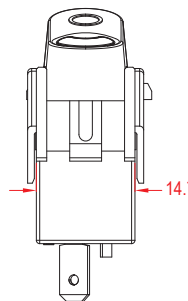

SPECIFICATIONS

11(4)A	125/250VAC	T100	25E3
14(4)A	125/250VAC	T100	
15A GP	125VAC	T100	

FEATURES

- Usage: Coffee machine with ECO requirement
  用途：有ECO要求的咖啡機
- Indicator lamp optional
  指示燈可選
- Predefined time setting / Remote signal setting
  預定時間設置/遠程信號設置
- Temperature Rating: 0°C~100°C
  額定溫度：0°C~100°C
- Flammability Rating: UL94V-2 / Optional UL94V-0
  可燃性等級：UL94V-2 / 可選 UL94V-0

ORDER INFORMATION

Tx	L	1	BK	1	GE	BL	Q	INTERNAL USE ONLY
FUNCTION	CURRENT	BUTTON TYPE	BASE COLOR	BUTTON TYPE	BASE COLOR	LENS COLOR	TERMINAL	
Tx ON-OFF W/timer	L 11(4)A 125VAC 14(4)A 125VAC	1	BK BLACK	1	GE GREY BL BLUE GR GREEN BK BLACK RE RED WT WHITE YE YELLOW	BL BLUE GR GREEN RE RED YE YELLOW	Q	
S ON-OFF By Signal	15A GP 125VAC H 11(4)A 250VAC 14(4)A 250VAC	2						
		FOR T FUNCTION						
		FOR S FUNCTION						

DESCRIPTION

FUNCTION OPTIONS (Nine typical timing)	
Item(Tx)	Timing
T1	-
T2	15Minutes Auto OFF
T3	30Minutes Auto OFF
T4	45Minutes Auto OFF
T5	1Hour Auto OFF
T6	2Hours Auto OFF
T7	4Hours Auto OFF
T8	12Hours Auto OFF
T9	24Hours Auto OFF
TB	40Minutes Auto OFF
TD	3Minutes Auto OFF

CIRCUIT DIAGRAM

*Other more functions are available upon request.