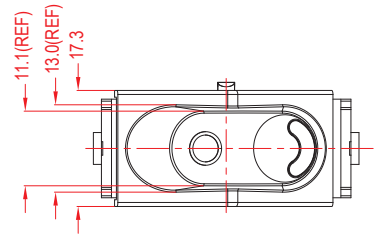

SPECIFICATIONS

11(4)A	125/250VAC	T100	25E3
14(4)A	125/250VAC	T100	
15A GP	125VAC	T100	

FEATURES

- Usage: Coffee machine with ECO requirement
  用途：有ECO要求的咖啡機
- Indicator lamp optional
  指示燈可選
- Predefined time setting / Remote signal setting
  預定時間設置/遠程信號設置
- Temperature Rating: 0°C~100°C
  額定溫度：0°C~100°C
- Flammability Rating: UL94V-2 / Optional UL94V-0
  可燃性等級：UL94V-2 / 可選 UL94V-0

ORDER INFORMATION

Tx	L	1	BK	1	GE	BL	Q	INTERNAL USE ONLY
FUNCTION	CURRENT	BUTTON TYPE	BASE COLOR	BUTTON TYPE	BASE COLOR	LENS COLOR	TERMINAL	
Tx ON-OFF W/timer	L 11(4)A 125VAC 14(4)A 125VAC	1	BK BLACK	1	GE GREY BL BLUE GR GREEN BK BLACK RE RED WT WHITE YE YELLOW	BL BLUE GR GREEN RE RED YE YELLOW	Q	
S ON-OFF By Signal	15A GP 125VAC H 11(4)A 250VAC 14(4)A 250VAC	2						
		FOR T FUNCTION						
		FOR S FUNCTION						

DESCRIPTION

FUNCTION OPTIONS (Nine typical timing)	
Item(Tx)	Timing
T1	-
T2	15Minutes Auto OFF
T3	30Minutes Auto OFF
T4	45Minutes Auto OFF
T5	1Hour Auto OFF
T6	2Hours Auto OFF
T7	4Hours Auto OFF
T8	12Hours Auto OFF
T9	24Hours Auto OFF
TB	40Minutes Auto OFF
TD	3Minutes Auto OFF

CIRCUIT DIAGRAM

*Other more functions are available upon request.