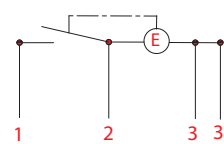

CIRCUIT DIAGRAM

*Other more functions are available upon request.