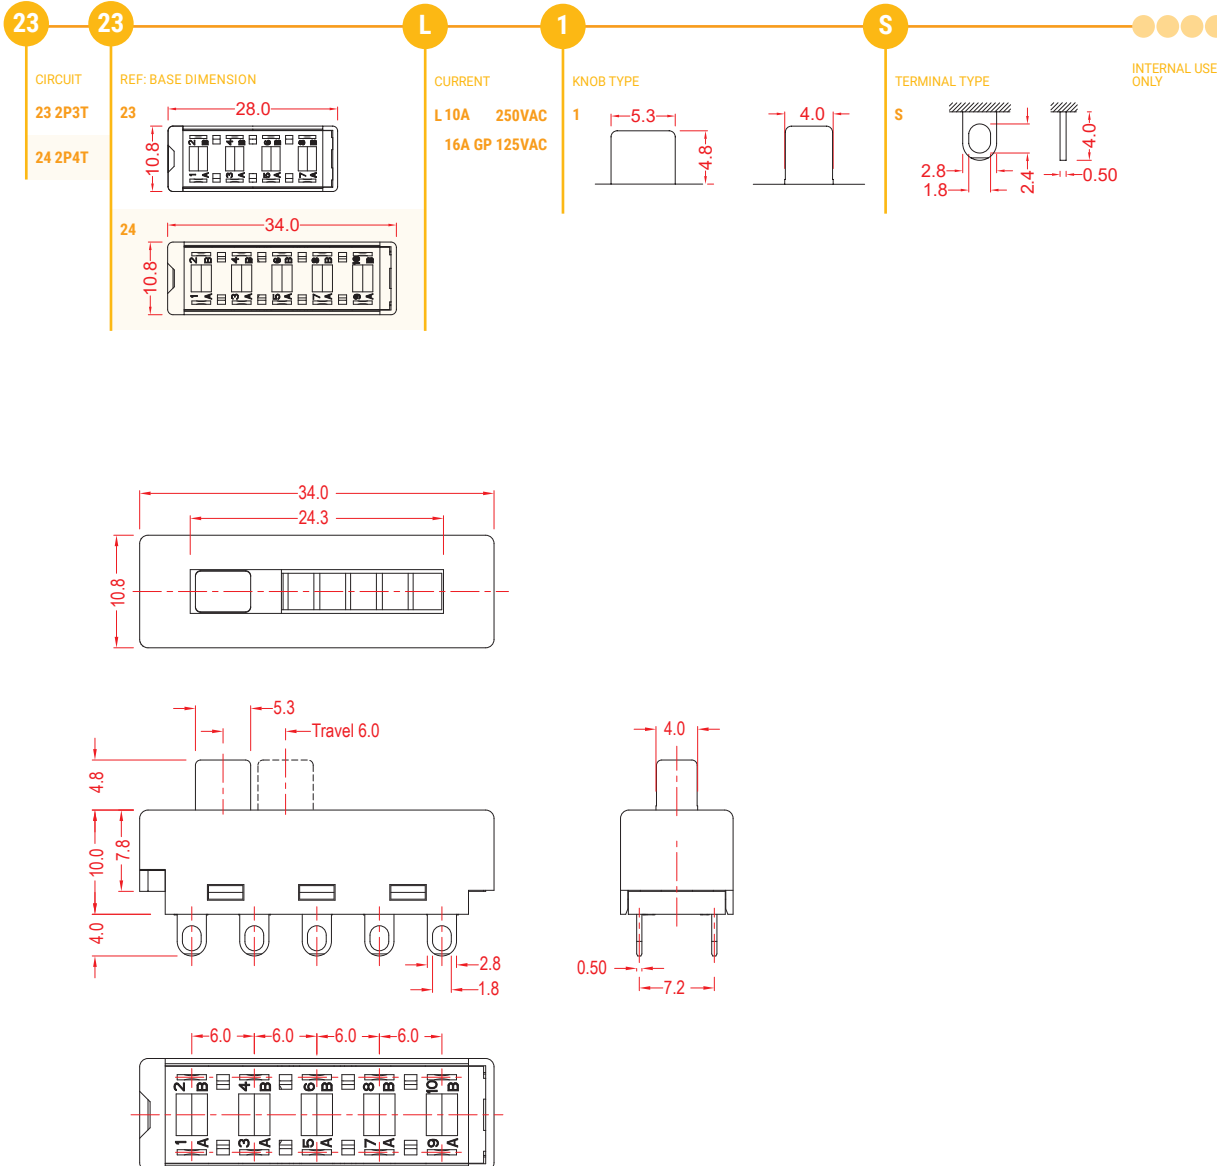

SL-103

SLIDE SWITCH SL-103 SERIES

SPECIFICATIONS

	10A	250VAC	T85
	8A	250VAC	T105
	16A	125VAC	
	10(2)A	125/250VAC	6E3/1E4 T85
	16A GP	125VAC	6E3/1E4 T85

Conforms to UL STD. 61058-1.
Certified To CSA STD. C22.2
No. 61058-1.

FEATURES

- Usage: Haircare product
  用途：美髮產品
- Circuit: 2P3T-2P4T
  電路：2P3T-2P4T
- Temperature Rating: -10°C~105°C
  額定溫度：-10°C~105°C
- Flammability Rating: UL94V-2 / Optional UL94V-0
  可燃性等級：UL94V-2 / 可選 UL94V-0

ORDER INFORMATION

ROCKER SWITCH

ROTARY SWITCH

PUSH SWITCH

MICRO SWITCH

INDICATOR LAMP

AC SOCKET

KEYBOARD SWITCH

TIMER SWITCH

POWER TOOL SWITCH