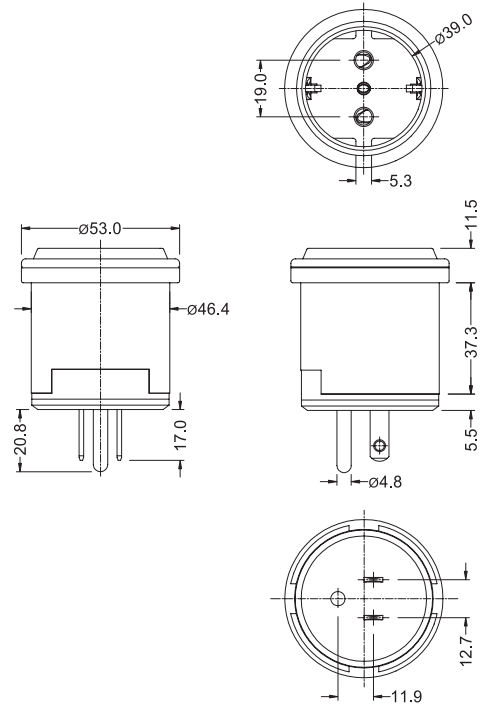

Specifications:

16A 250VAC

SD-81

SD-81

Plug Type			Base Color		Internal Use Only
1	2	3	BK	Black	
 CHINA / AUS. Type	 SWISS Type	 FRANCE / GERMANY Type	4	5	6
 USA Type	 UK Type	 INDIA Type	7	8	9
 ITALY Type	 SOUTH AFRICA Type	 USA Type			

SD-82

Specifications:

16A 250VAC

SD-82

Plug Type			Base Color		Internal Use Only
1	2	3	BK	Black	
 CHINA / AUS. Type	 SWISS Type	 FRANCE / GERMANY Type	4	5	6
 USA Type	 UK Type	 INDIA Type	7	8	9
 ITALY Type	 SOUTH AFRICA Type	 USA Type			