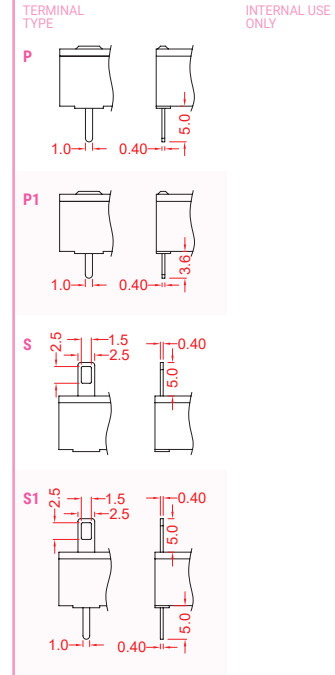

SB-25

PUSH SWITCH SB-25 SERIES

SB-25A

SPECIFICATIONS

6(3)A	250VAC	25T105	5E4
8(3)A	250VAC	25T105	

FEATURES

- Usage: Rangehood, Wine Shelf
用途：抽油煙機、酒櫃
- Single Pole, Double Pole option
單極、雙極選項
- Screw fixing housing option
螺釘固定外殼選項
- Spring mechanism button
彈簧結構按鈕
- Temperature Rating: -10°C~105°C
額定溫度：-10°C~105°C
- Flammability Rating: UL94V-2 / Optional UL94V-0
可燃性等級：UL94V-2 / 可選 UL94V-0

ORDER INFORMATION

A	1	L	BK	BK	1	1	P	INTERNAL USE ONLY
FUNCTION	NO. OF POLES	CURRENT	BASE COLOR	KNOB COLOR	BASE OPTION	KNOB TYPE	TERMINAL TYPE	
A ON-OFF	1 SINGLE	L 8(3)A 250VAC	BK Black	BK Black	1	1	P	
B ON-ON	2 DOUBLE	6(3)A 250VAC 5E4			2		P1	
D (ON)-OFF					3		S	
E ON-(OFF)							S1	
F ON-(ON)								

TRAVEL

A. FREE POSITION	25.5mm±0.5
B. OPERATING POSITION	22.3mm±0.5

WIRING DIAGRAM