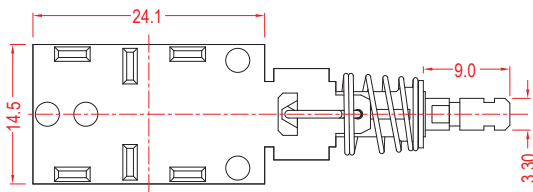

SB-25

PUSH SWITCH SB-25 SERIES

SB-25A

SPECIFICATIONS

6(3)A	250VAC	25T105	5E4
8(3)A	250VAC	25T105	

FEATURES

- Usage: Rangehood, Wine Shelf
用途：抽油煙機、酒櫃
- Single Pole, Double Pole option
單極、雙極選項
- Screw fixing housing option
螺釘固定外殼選項
- Spring mechanism button
彈簧結構按鈕
- Temperature Rating: -10°C~105°C
額定溫度：-10°C~105°C
- Flammability Rating: UL94V-2 / Optional UL94V-0
可燃性等級：UL94V-2 / 可選 UL94V-0

ORDER INFORMATION

A	1	L	BK	BK	1	1	P	INTERNAL USE ONLY
FUNCTION	NO. OF POLES	CURRENT	BASE COLOR	KNOB COLOR	BASE OPTION	KNOB TYPE	TERMINAL TYPE	
A ON-OFF	1 SINGLE	L 8(3)A 250VAC	BK Black	BK Black	1	1	P	
B ON-ON	2 DOUBLE	6(3)A 250VAC 5E4			2		P1	
D (ON)-OFF					3		S	
E ON-(OFF)							S1	
F ON-(ON)								

TRAVEL

A. FREE POSITION	25.5mm±0.5
B. OPERATING POSITION	22.3mm±0.5

WIRING DIAGRAM