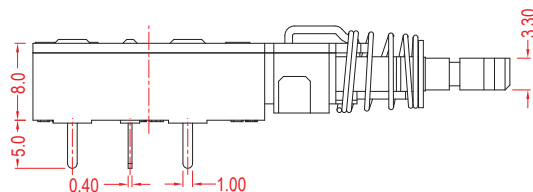

SB-25

PUSH SWITCH SB-25 SERIES

SB-25A

SPECIFICATIONS

6(3)A	250VAC	25T105	5E4
8(3)A	250VAC	25T105	

FEATURES

- Usage: Rangehood, Wine Shelf
用途：抽油煙機、酒櫃
- Single Pole, Double Pole option
單極、雙極選項
- Screw fixing housing option
螺釘固定外殼選項
- Spring mechanism button
彈簧結構按鈕
- Temperature Rating: -10°C~105°C
額定溫度：-10°C~105°C
- Flammability Rating: UL94V-2 / Optional UL94V-0
可燃性等級：UL94V-2 / 可選 UL94V-0

ORDER INFORMATION

A	1	L	BK	BK	1	1	P	INTERNAL USE ONLY
FUNCTION	NO. OF POLES	CURRENT	BASE COLOR	KNOB COLOR	BASE OPTION	KNOB TYPE	TERMINAL TYPE	
A ON-OFF	1 SINGLE	L 8(3)A 250VAC	BK Black	BK Black	1	1	P	
B ON-ON	2 DOUBLE	6(3)A 250VAC 5E4			2		P1	
D (ON)-OFF					3		S	
E ON-(OFF)							S1	
F ON-(ON)								

TRAVEL

A. FREE POSITION	25.5mm±0.5
B. OPERATING POSITION	22.3mm±0.5

WIRING DIAGRAM