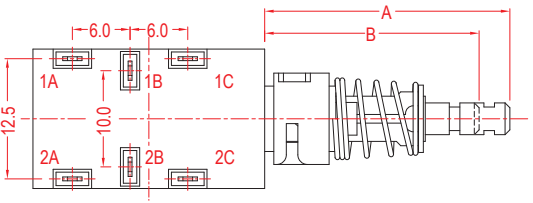

SB-25

PUSH SWITCH SB-25 SERIES

SB-25A

SPECIFICATIONS

6(3)A	250VAC	25T105	5E4
8(3)A	250VAC	25T105	

FEATURES

- Usage: Rangehood, Wine Shelf
用途：抽油煙機、酒櫃
- Single Pole, Double Pole option
單極、雙極選項
- Screw fixing housing option
螺釘固定外殼選項
- Spring mechanism button
彈簧結構按鈕
- Temperature Rating: -10°C~105°C
額定溫度：-10°C~105°C
- Flammability Rating: UL94V-2 / Optional UL94V-0
可燃性等級：UL94V-2 / 可選 UL94V-0

ORDER INFORMATION

A	1	L	BK	BK	1	1	P	INTERNAL USE ONLY
FUNCTION	NO. OF POLES	CURRENT	BASE COLOR	KNOB COLOR	BASE OPTION	KNOB TYPE	TERMINAL TYPE	
A ON-OFF	1 SINGLE	L 8(3)A 250VAC	BK Black	BK Black	1	1	P	
B ON-ON	2 DOUBLE	6(3)A 250VAC 5E4			2		P1	
D (ON)-OFF					3		S	
E ON-(OFF)							S1	
F ON-(ON)								

TRAVEL

A. FREE POSITION	25.5mm±0.5
B. OPERATING POSITION	22.3mm±0.5

WIRING DIAGRAM