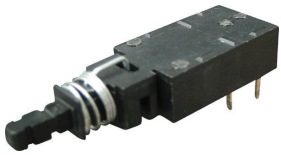

SB-25

PUSH SWITCH SB-25 SERIES

SB-25A

SPECIFICATIONS

6(3)A	250VAC	25T105	5E4
8(3)A	250VAC	25T105	

FEATURES

- Usage: Rangehood, Wine Shelf
用途：抽油煙機、酒櫃
- Single Pole, Double Pole option
單極、雙極選項
- Screw fixing housing option
螺釘固定外殼選項
- Spring mechanism button
彈簧結構按鈕
- Temperature Rating: -10°C~105°C
額定溫度：-10°C~105°C
- Flammability Rating: UL94V-2 / Optional UL94V-0
可燃性等級：UL94V-2 / 可選 UL94V-0

ORDER INFORMATION

A	1	L	BK	BK	1	1	P	INTERNAL USE ONLY
FUNCTION	NO. OF POLES	CURRENT	BASE COLOR	KNOB COLOR	BASE OPTION	KNOB TYPE	TERMINAL TYPE	
A ON-OFF	1 SINGLE	L 8(3)A 250VAC	BK Black	BK Black	1	1	P	
B ON-ON	2 DOUBLE	6(3)A 250VAC 5E4			2		P1	
D (ON)-OFF					3		S	
E ON-(OFF)							S1	
F ON-(ON)								